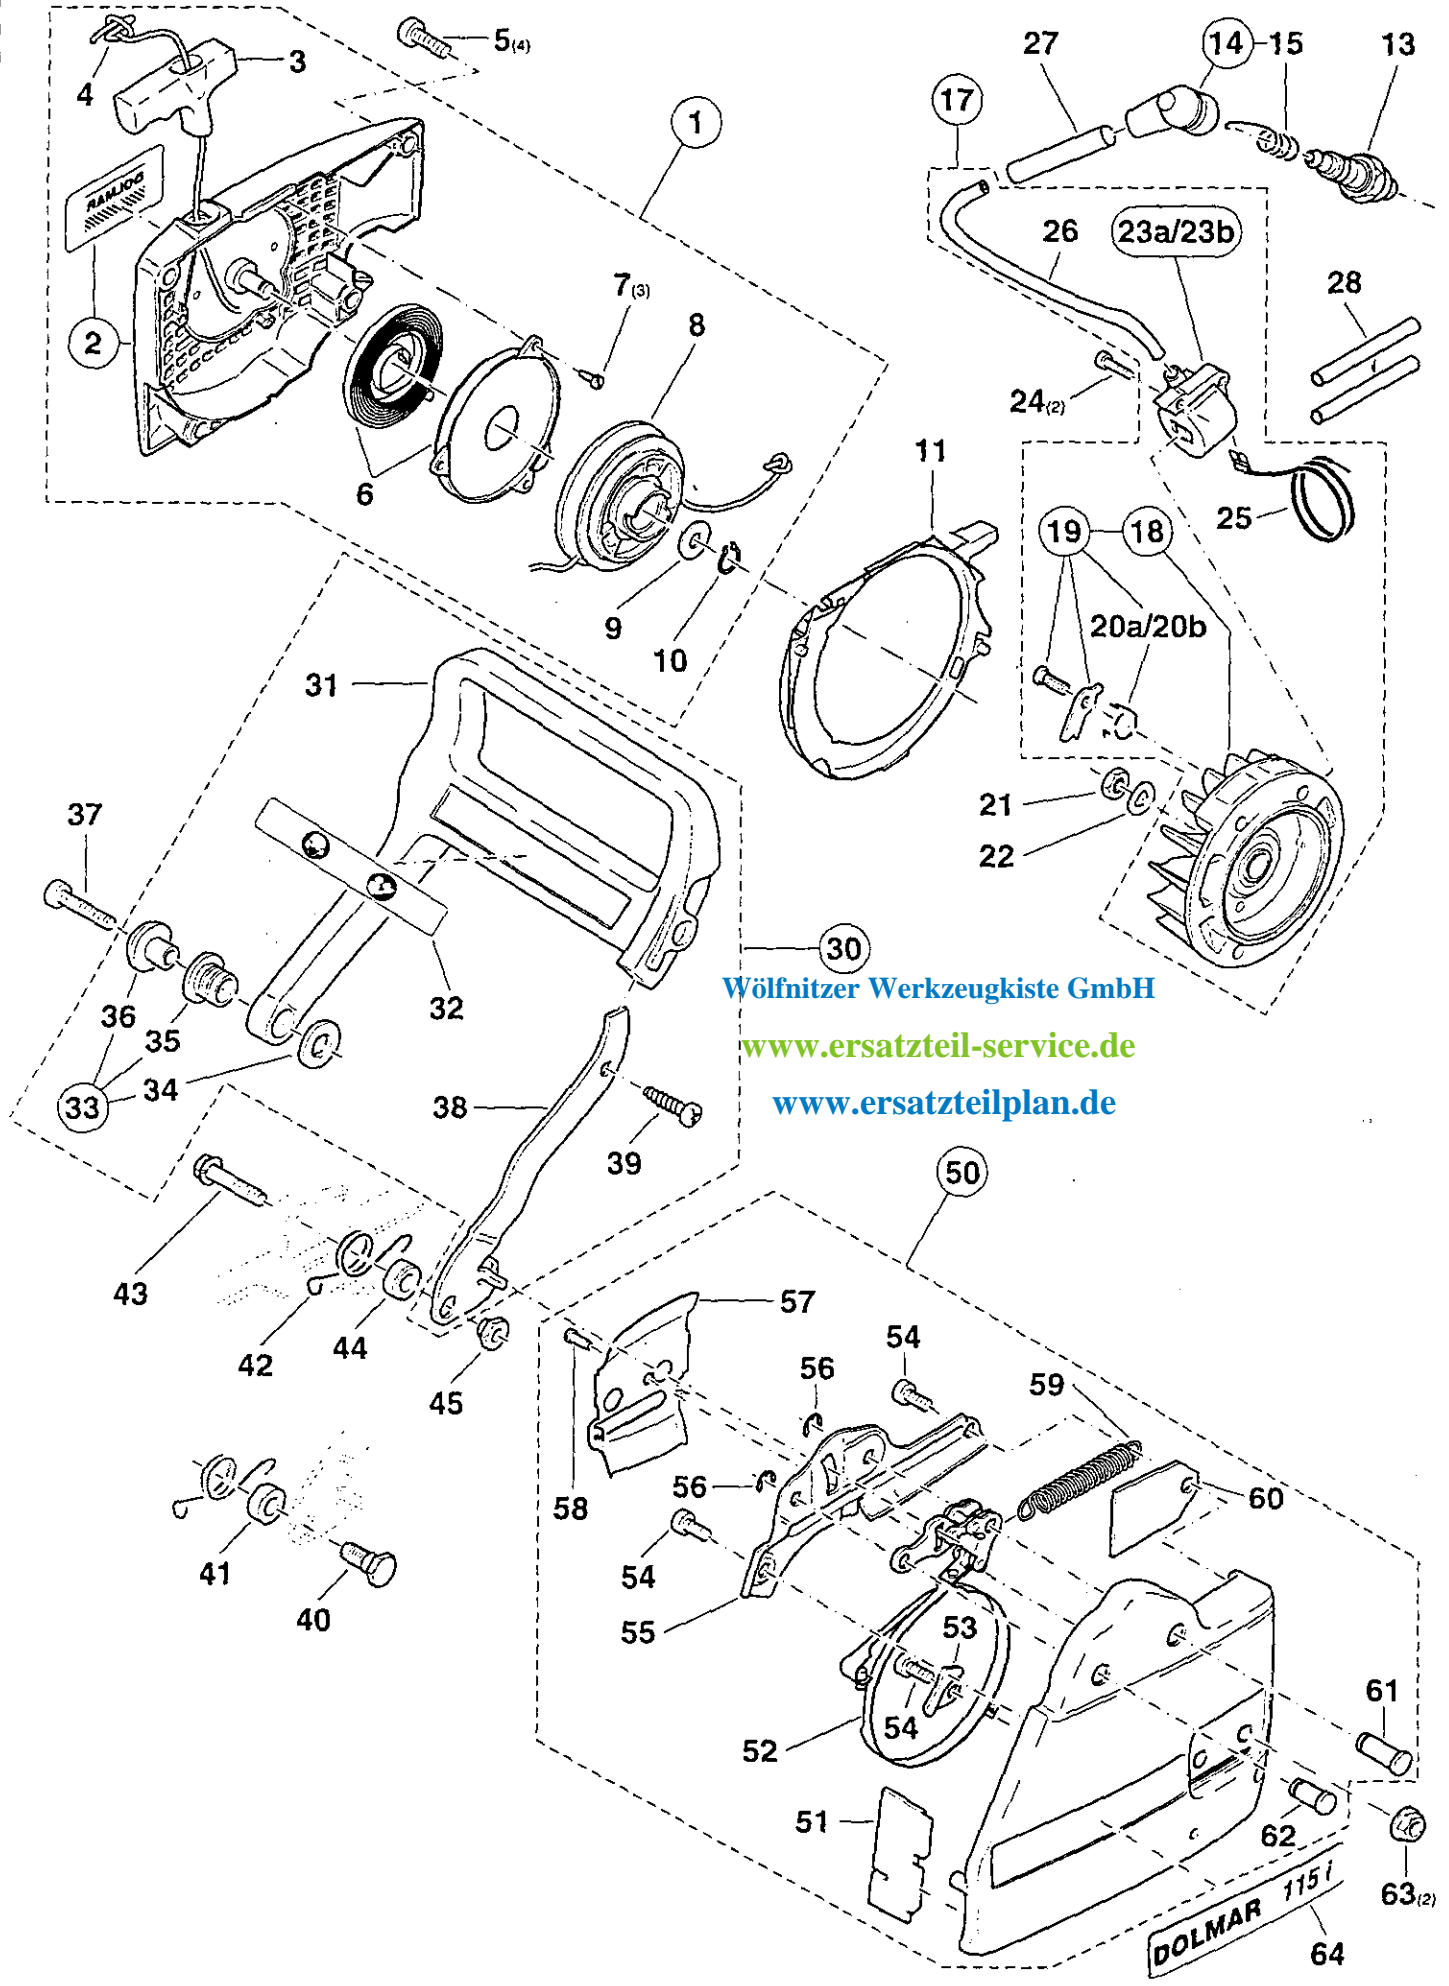

Wölfritzer Werkzeugkiste GmbH

www.ersatzteil-service.de

www.ersatzteilplan.de