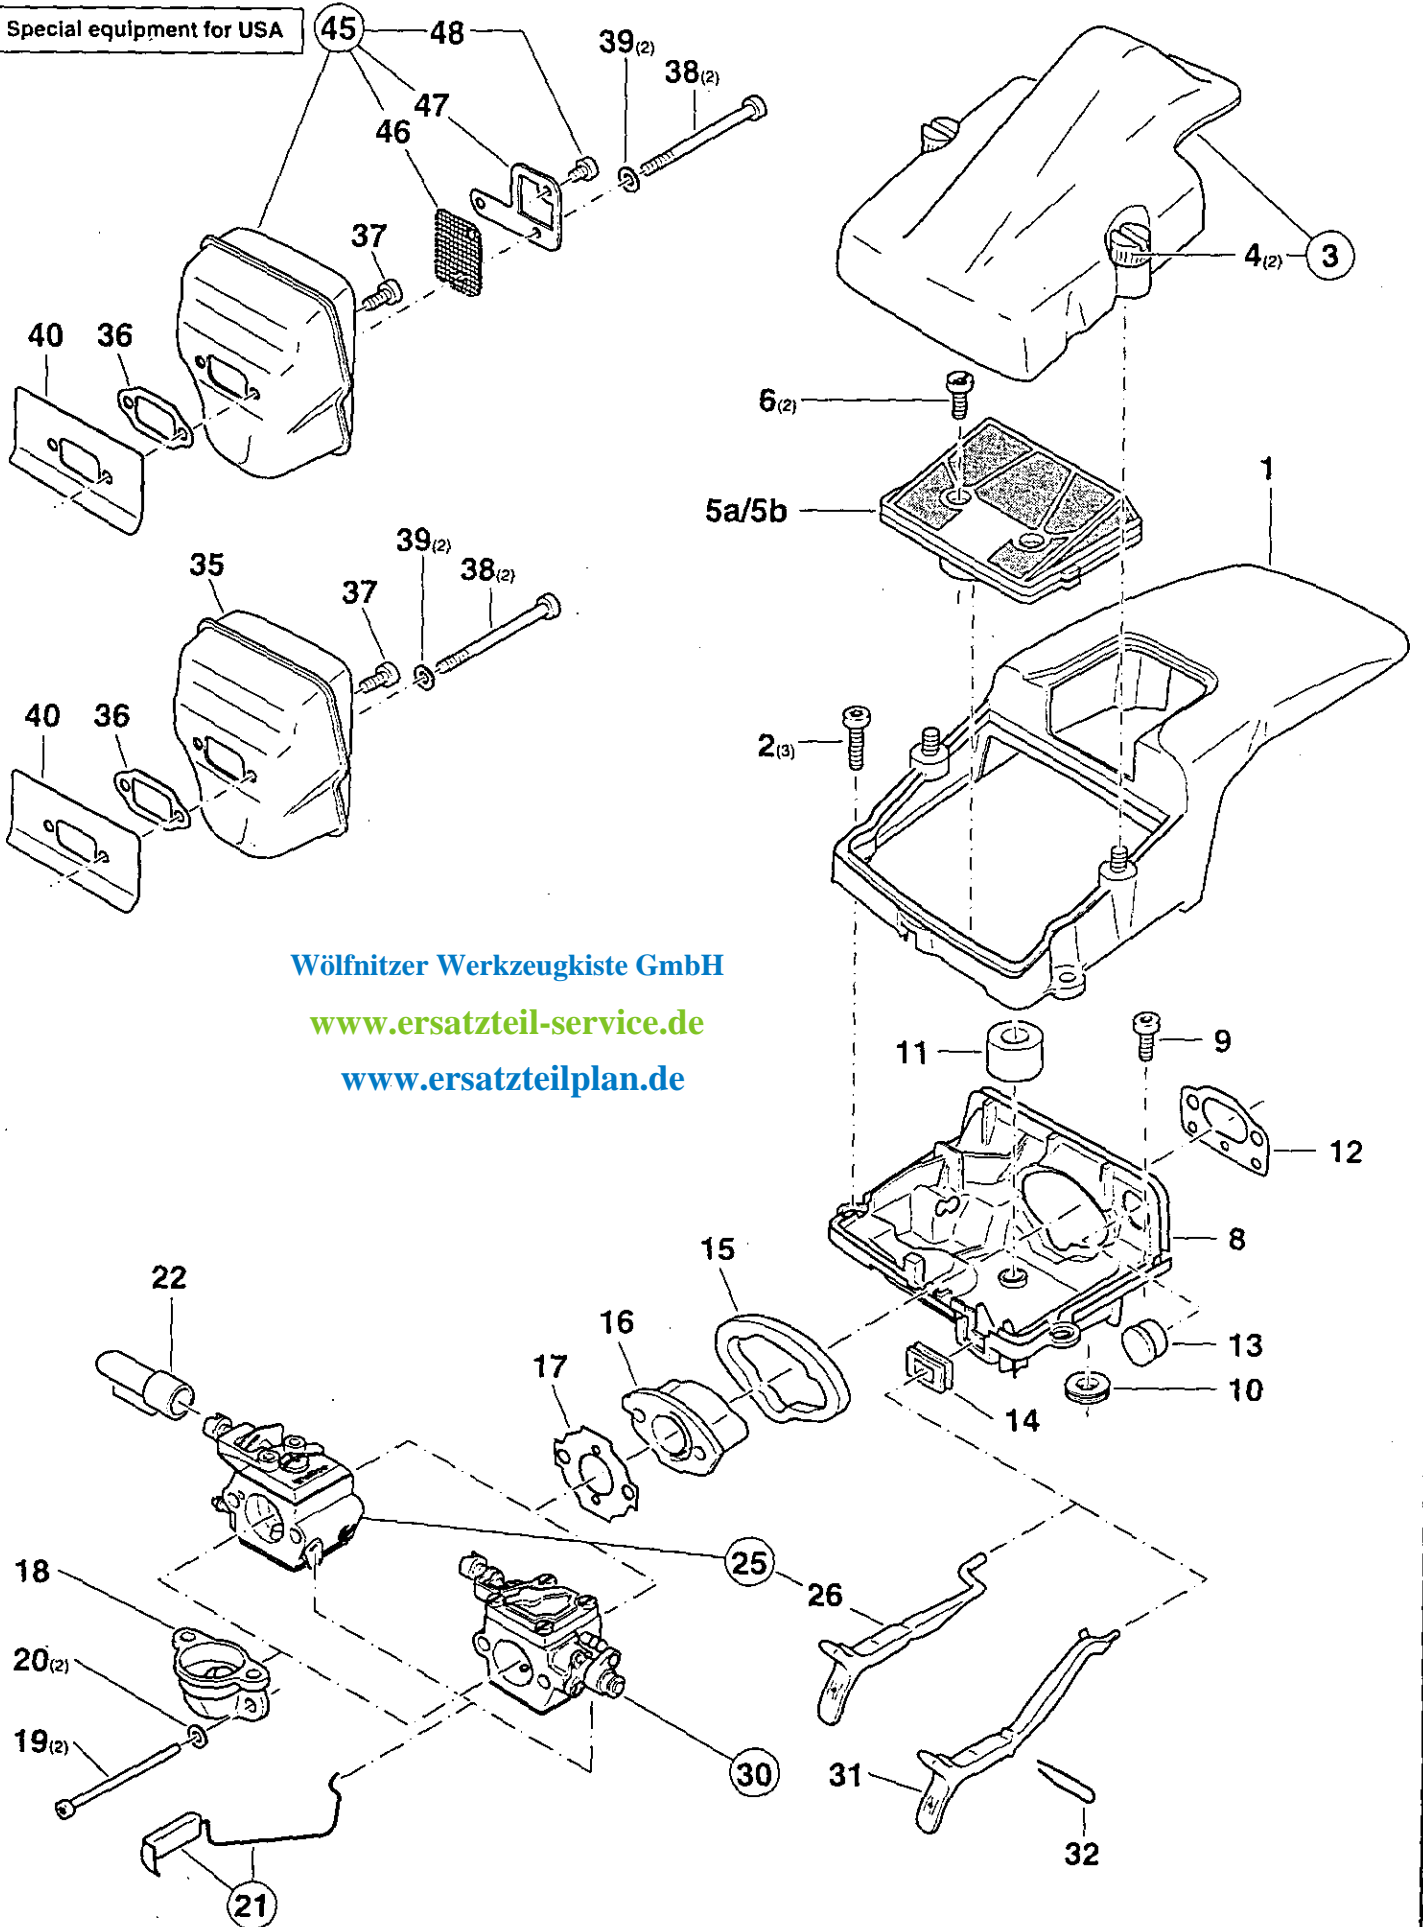

Special equipment for USA

Wölfritzer Werkzeugkiste GmbH
www.ersatzteil-service.de
www.ersatzteilplan.de