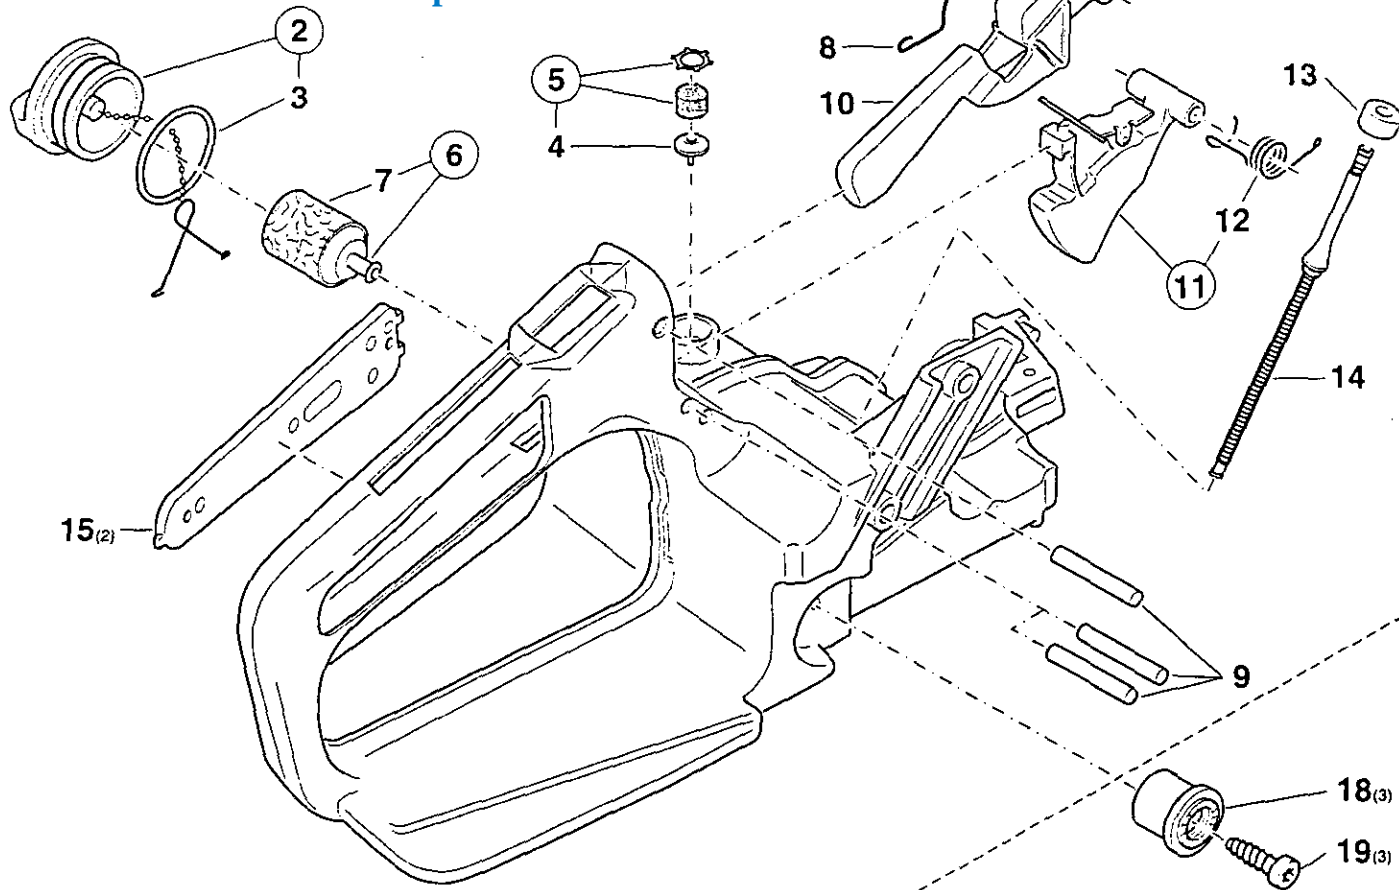

Wölfritzer Werkzeugkiste GmbH

1 www.ersatzteil-service.de

www.ersatzteilplan.de