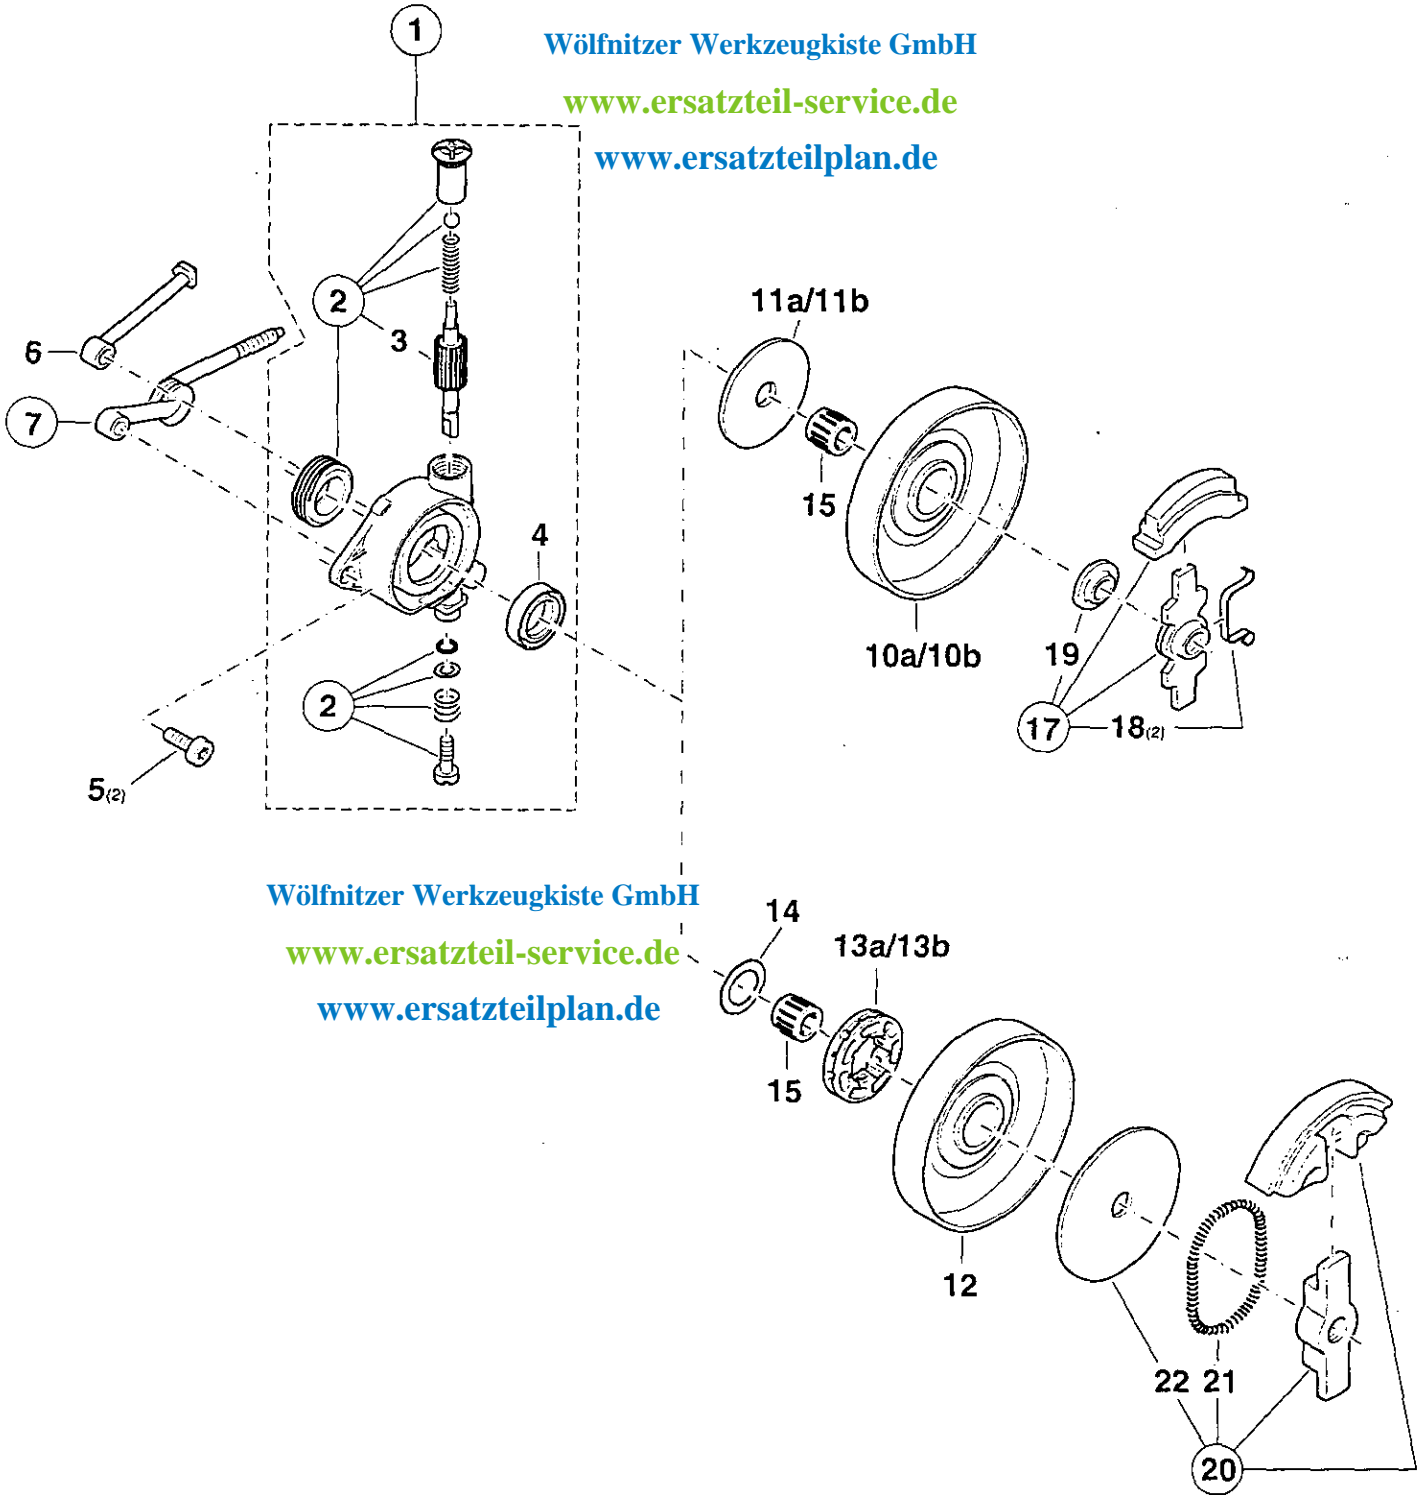

Wölfnitzer Werkzeugkiste GmbH

www.ersatzteil-service.de

www.ersatzteilplan.de

Wölfnitzer Werkzeugkiste GmbH

www.ersatzteil-service.de

www.ersatzteilplan.de