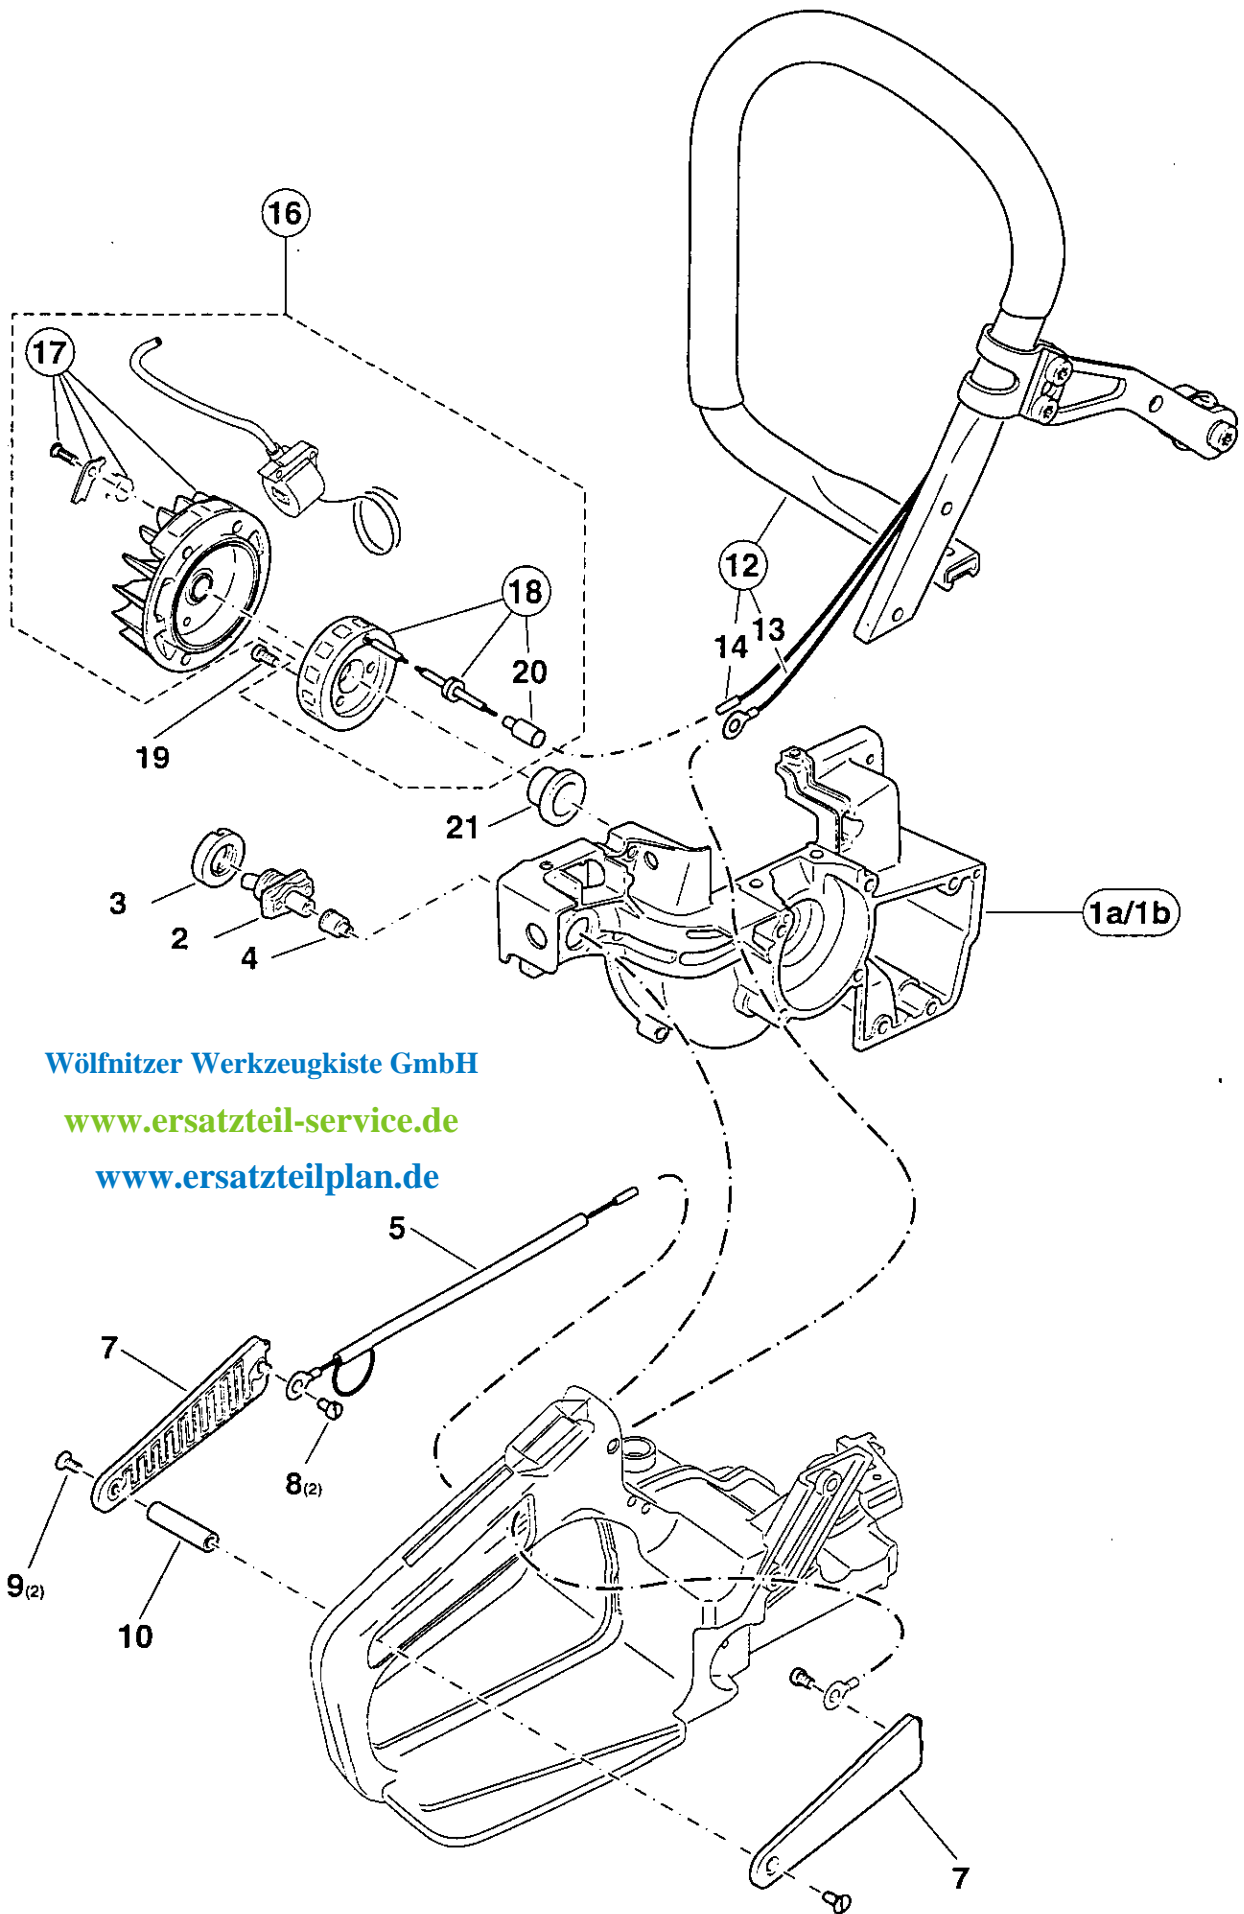

Wölfnitzer Werkzeugkiste GmbH
www.ersatzteil-service.de
www.ersatzteilplan.de