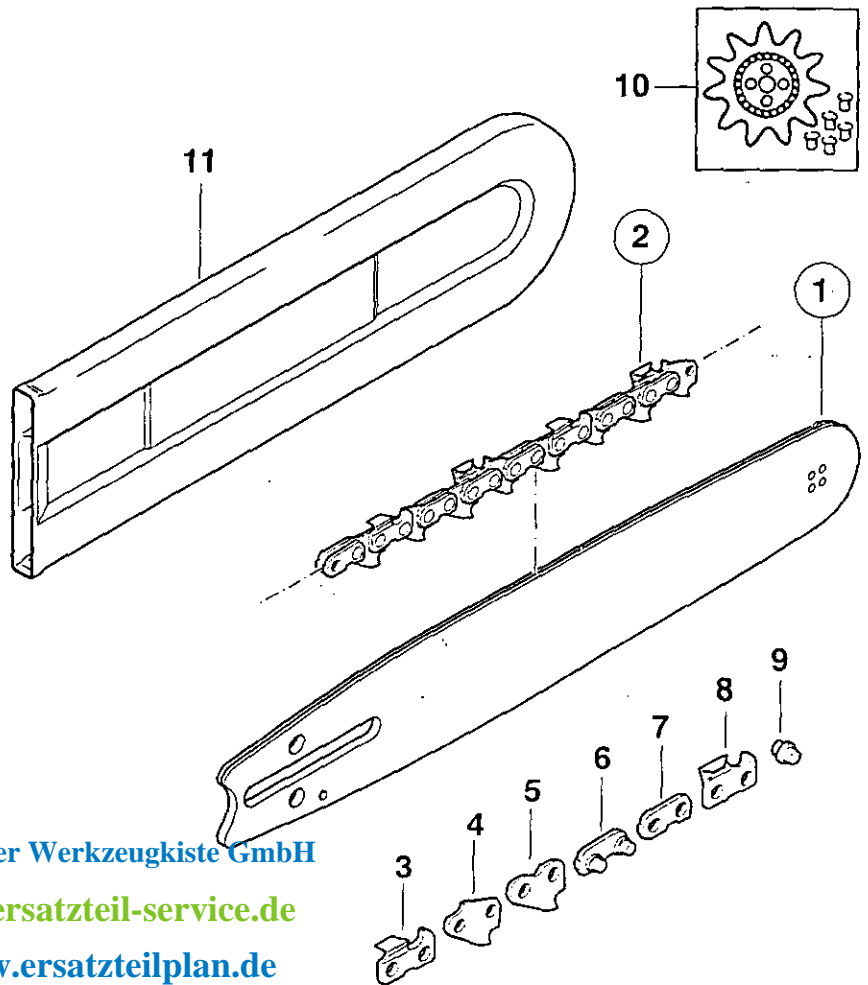

For USA only:
Use only approved bar and chain combinations!
(See Owner's Manual)

Model 109, 110, 111, 115:

GUIDE BAR .325"		Saw chain
Length	Part no.	Part no.
15"	411 407 600	523 085 064
18"	411 409 600	523 085 072
Replacement nose sprocket:		411 406 700

Model 111, 115:

GUIDE BAR 3/8"		Saw chain
Length	Part no.	Part no.
16"	411 908 660	523 102 059
18"	411 909 660	523 102 064
20"	411 910 660	523 102 072
Replacement nose sprocket:		412 308 700

Part numbers of chain parts are available from

DOLMAR USA INC.

P.O. Box 78 526 · 1022 Hawn Avenue
Shreveport, LA 71 137-8526
Telephone: (318) 226-0081

Wölfritzer Werkzeugkiste GmbH

www.ersatzteil-service.de

www.ersatzteilplan.de