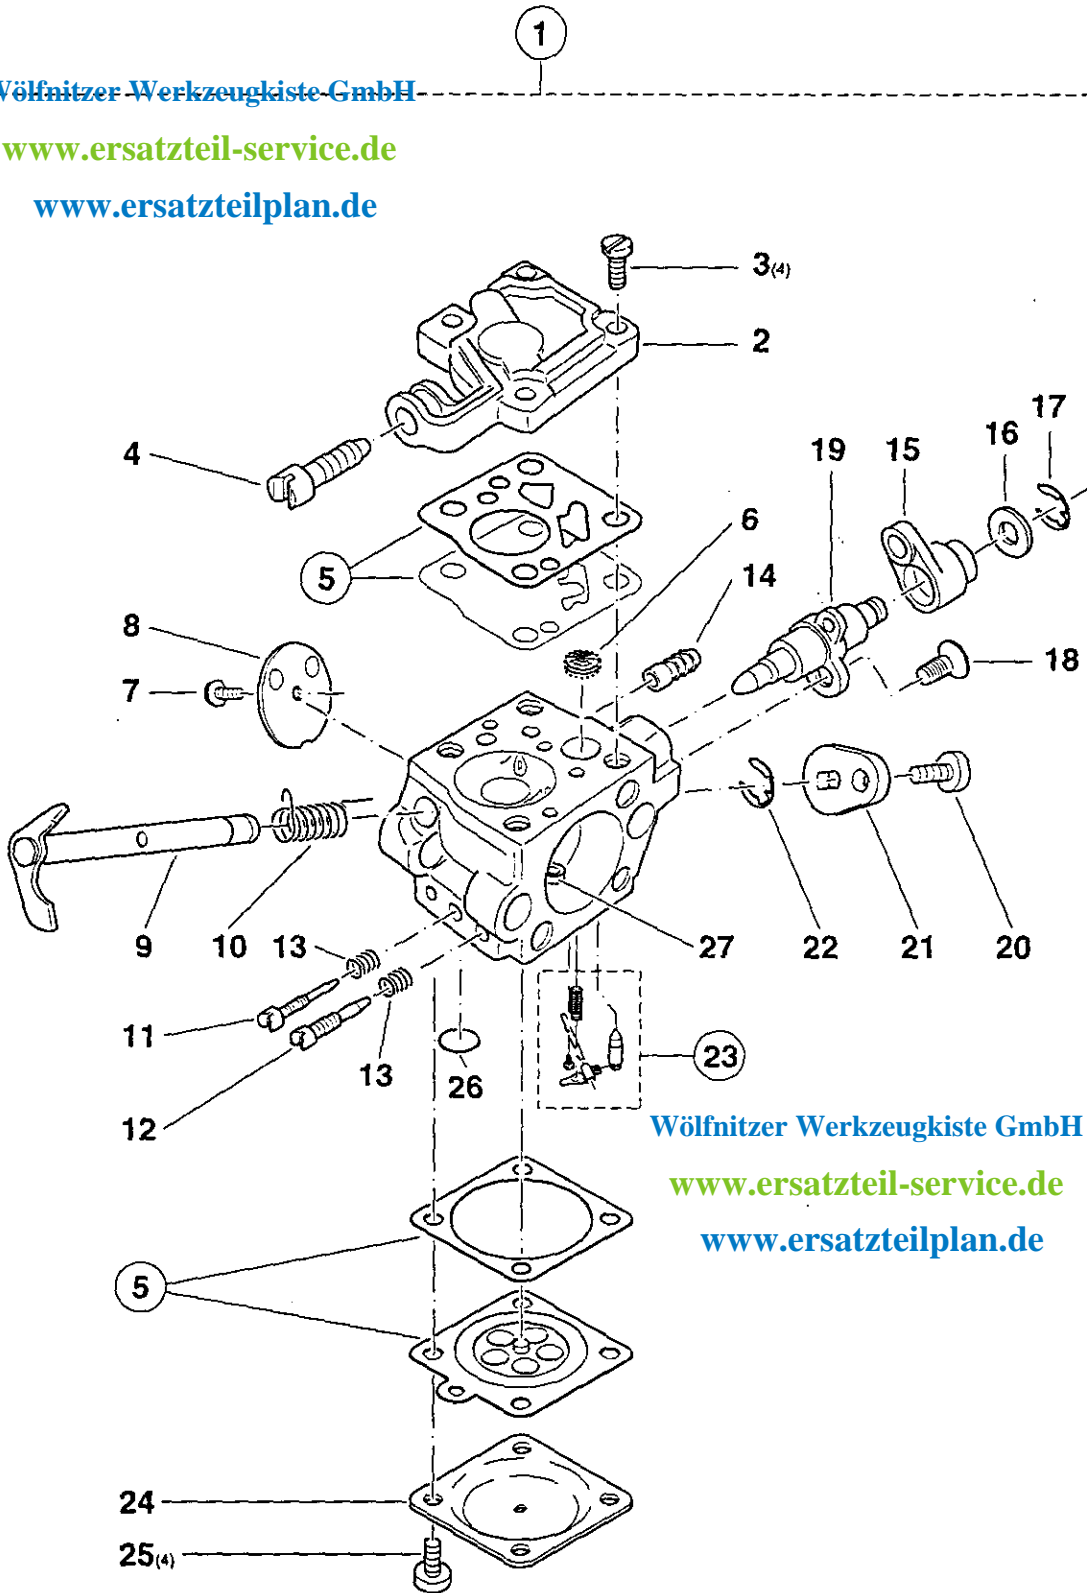

Wölfnitzer Werkzeugkiste GmbH

www.ersatzteil-service.de

www.ersatzteilplan.de

Wölfnitzer Werkzeugkiste GmbH

www.ersatzteil-service.de

www.ersatzteilplan.de